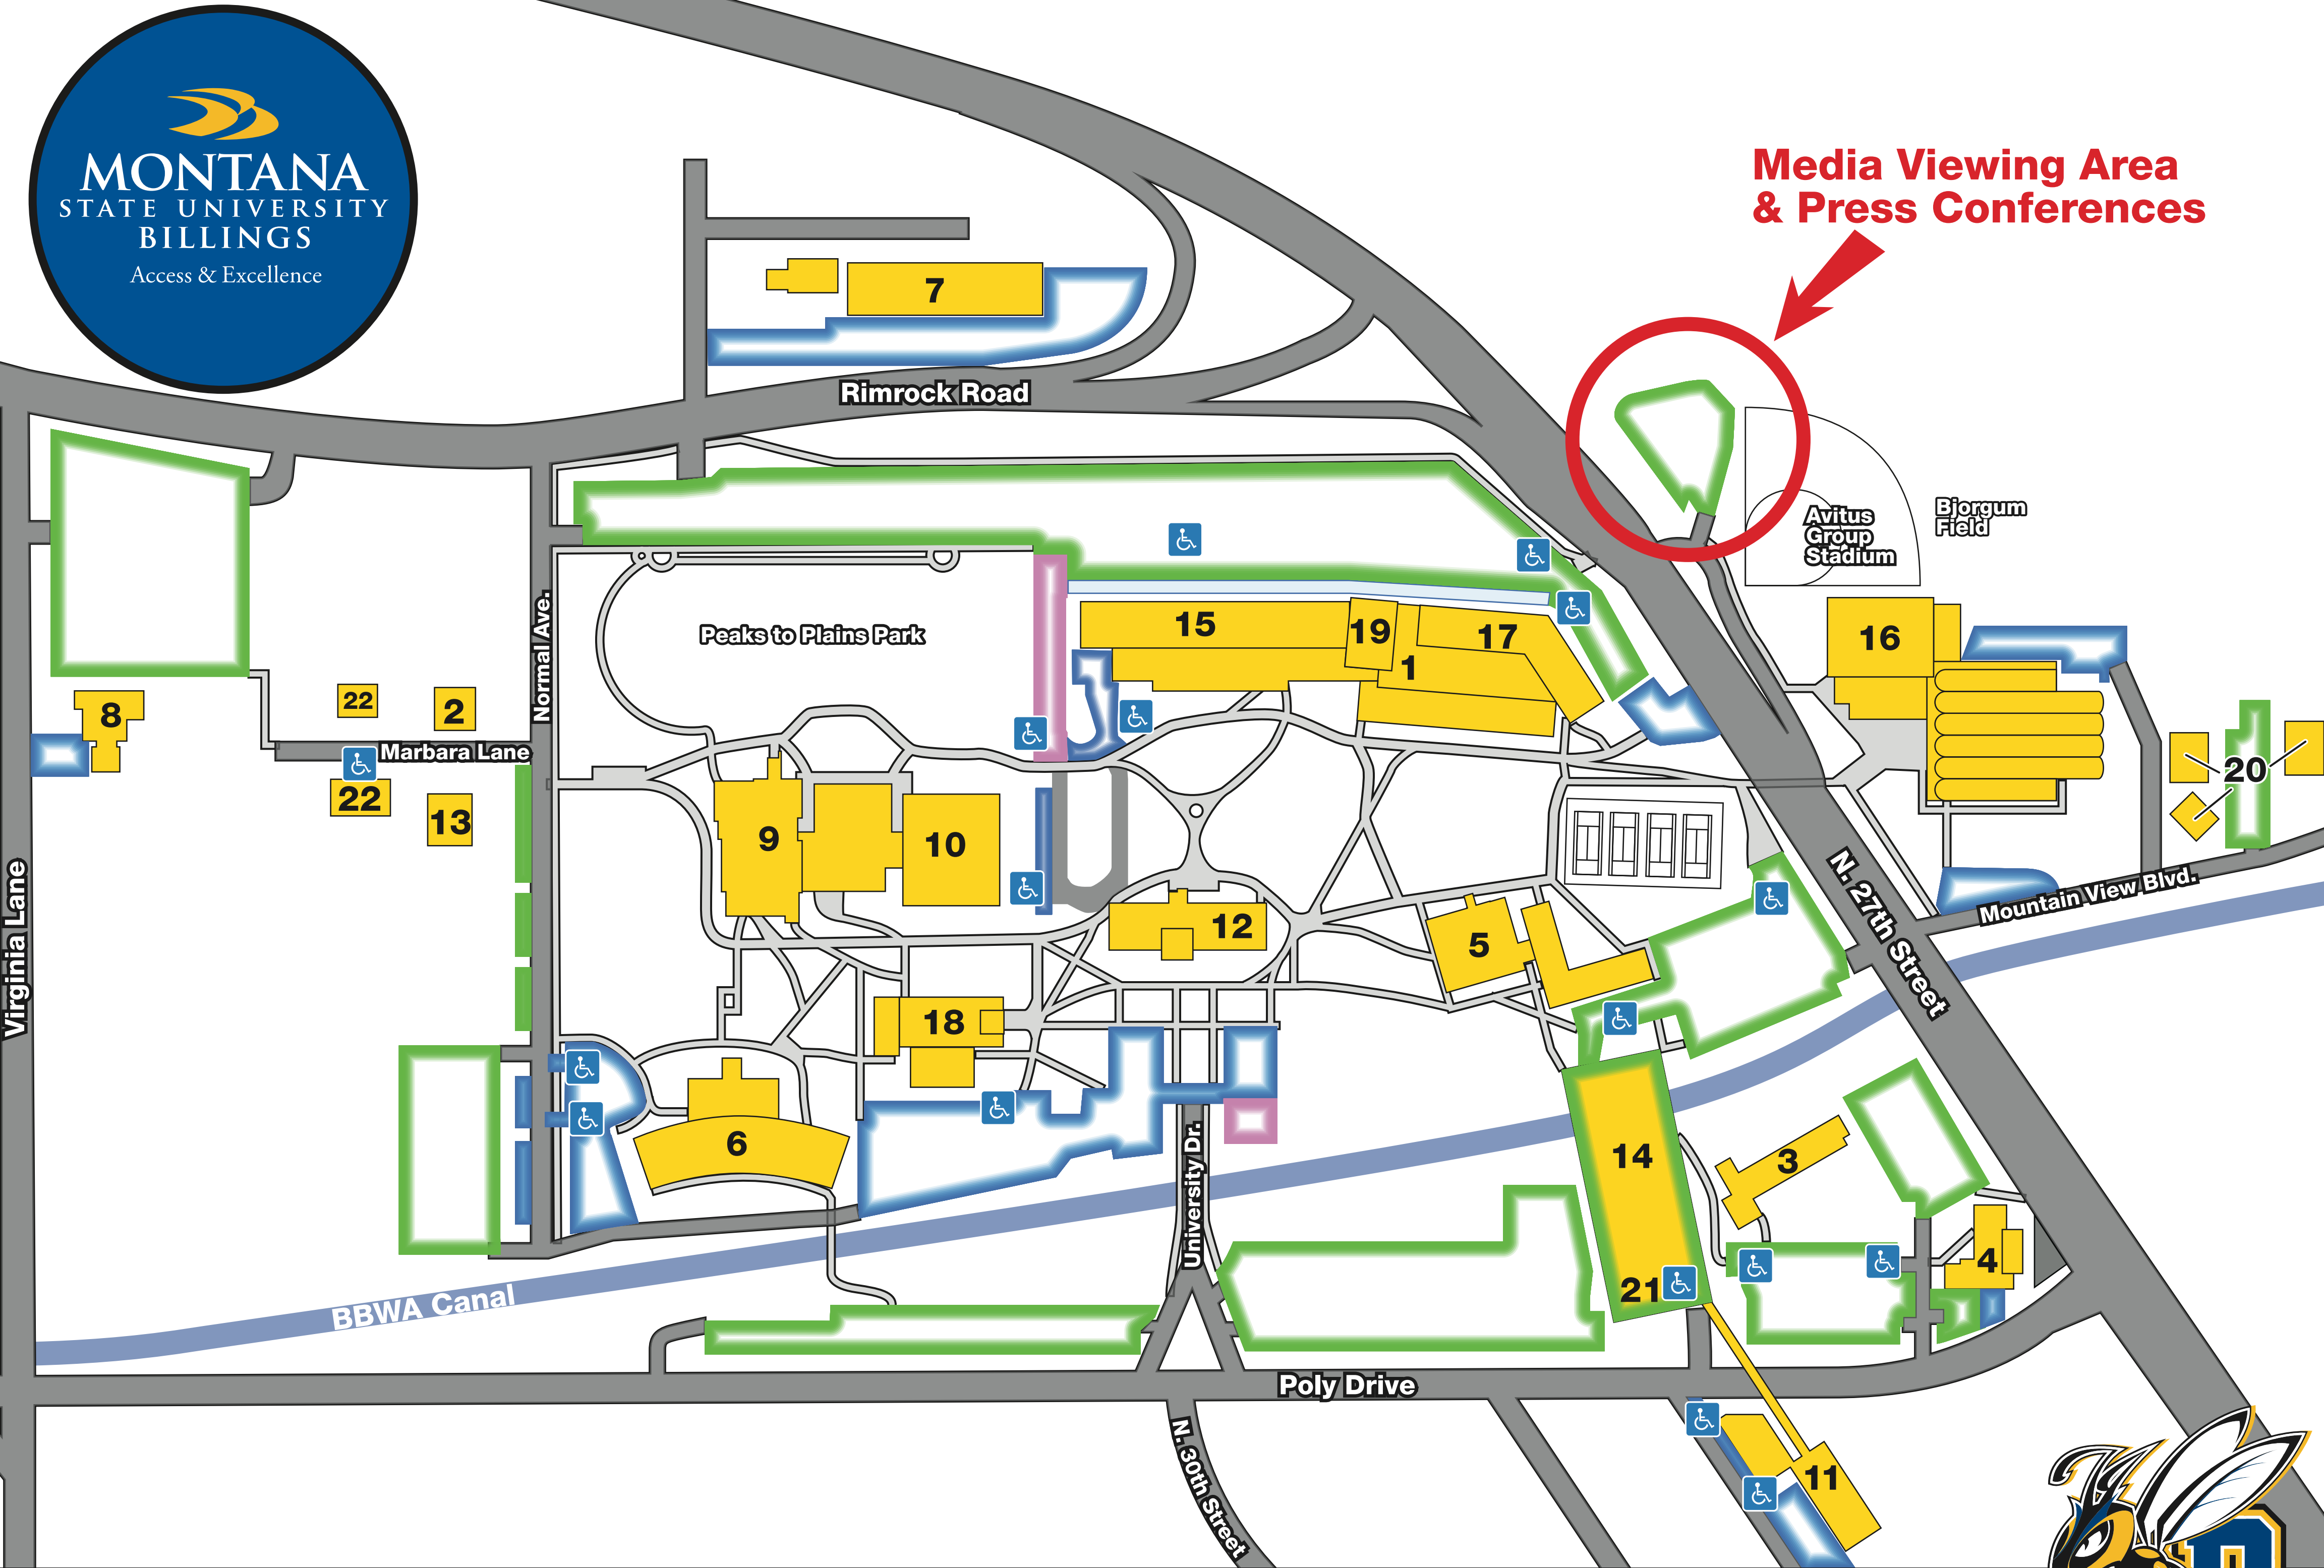

Media Viewing Area & Press Conferences

BUILDING KEY					
1. Academic Support Center	5. Cisel Hall	8. Foundation House	12. McMullen Hall	15. Petro Hall	19. Student Union Building (SUB)
2. Alumni/Guest House	6. College of Education	9. Liberal Arts Building	13. Native American Achievement Center	16. Physical Education Building	20. Student Family Housing
3. Apsaruke Hall	7. Facilities Services	11. McDonald Hall	14. Parking Garage	17. Rimrock Hall	21. University Police & Parking
				18. Science Building	22. Yellowstone Public Radio (KEMC-FM)