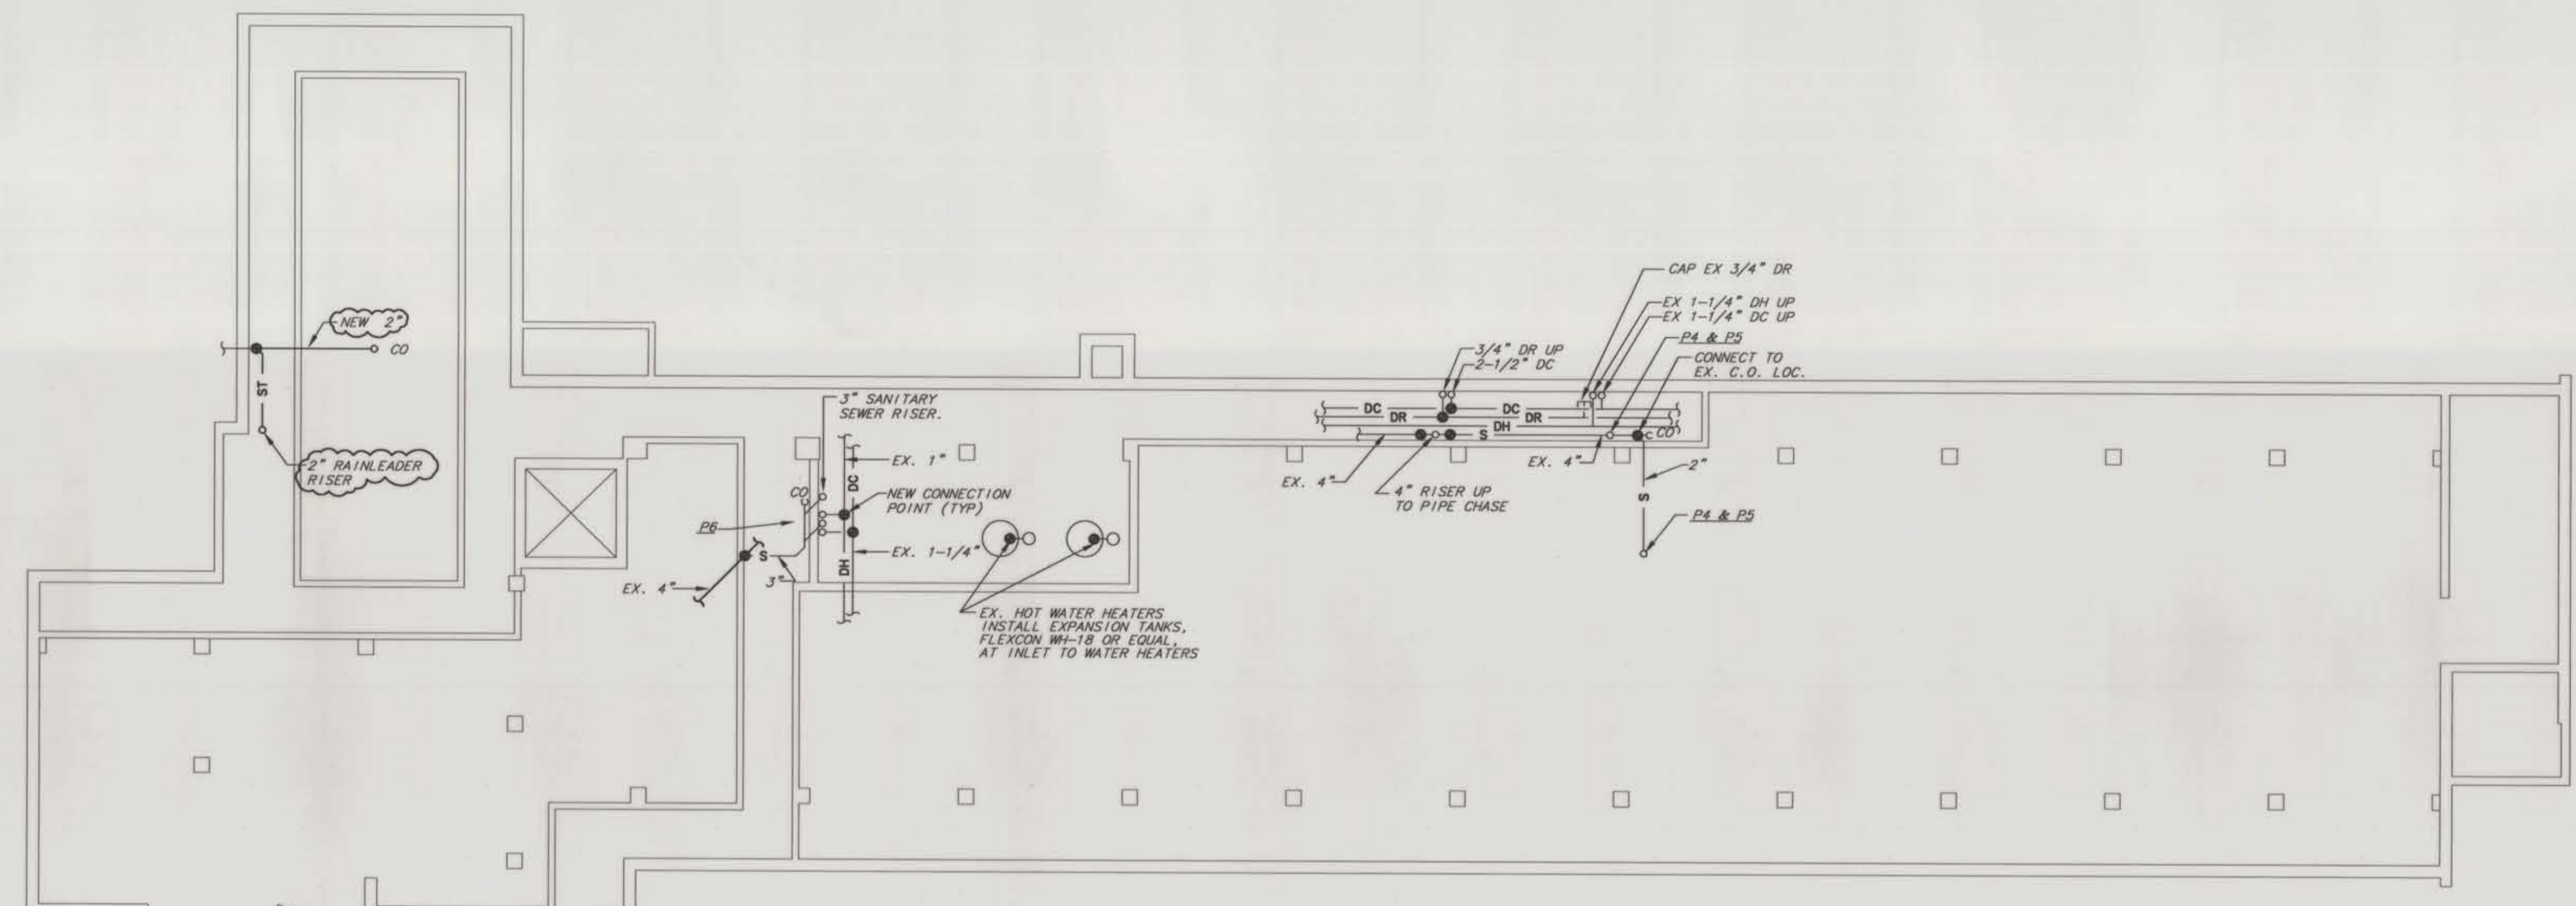

JOB NO.	9504
DRAWN BY	BMB/DJ
CHECKED	WML/DJ
DATE	12-1-95
REVISED	12-10-96

9504M4

M4

1 CRAWLSPACE PLAN
M4 FLBQ 1/8"-1'-0"

2 CRAWLSPACE PLAN
M4 HVAC 1/8"-1'-0"

AS BUILT DRAWING