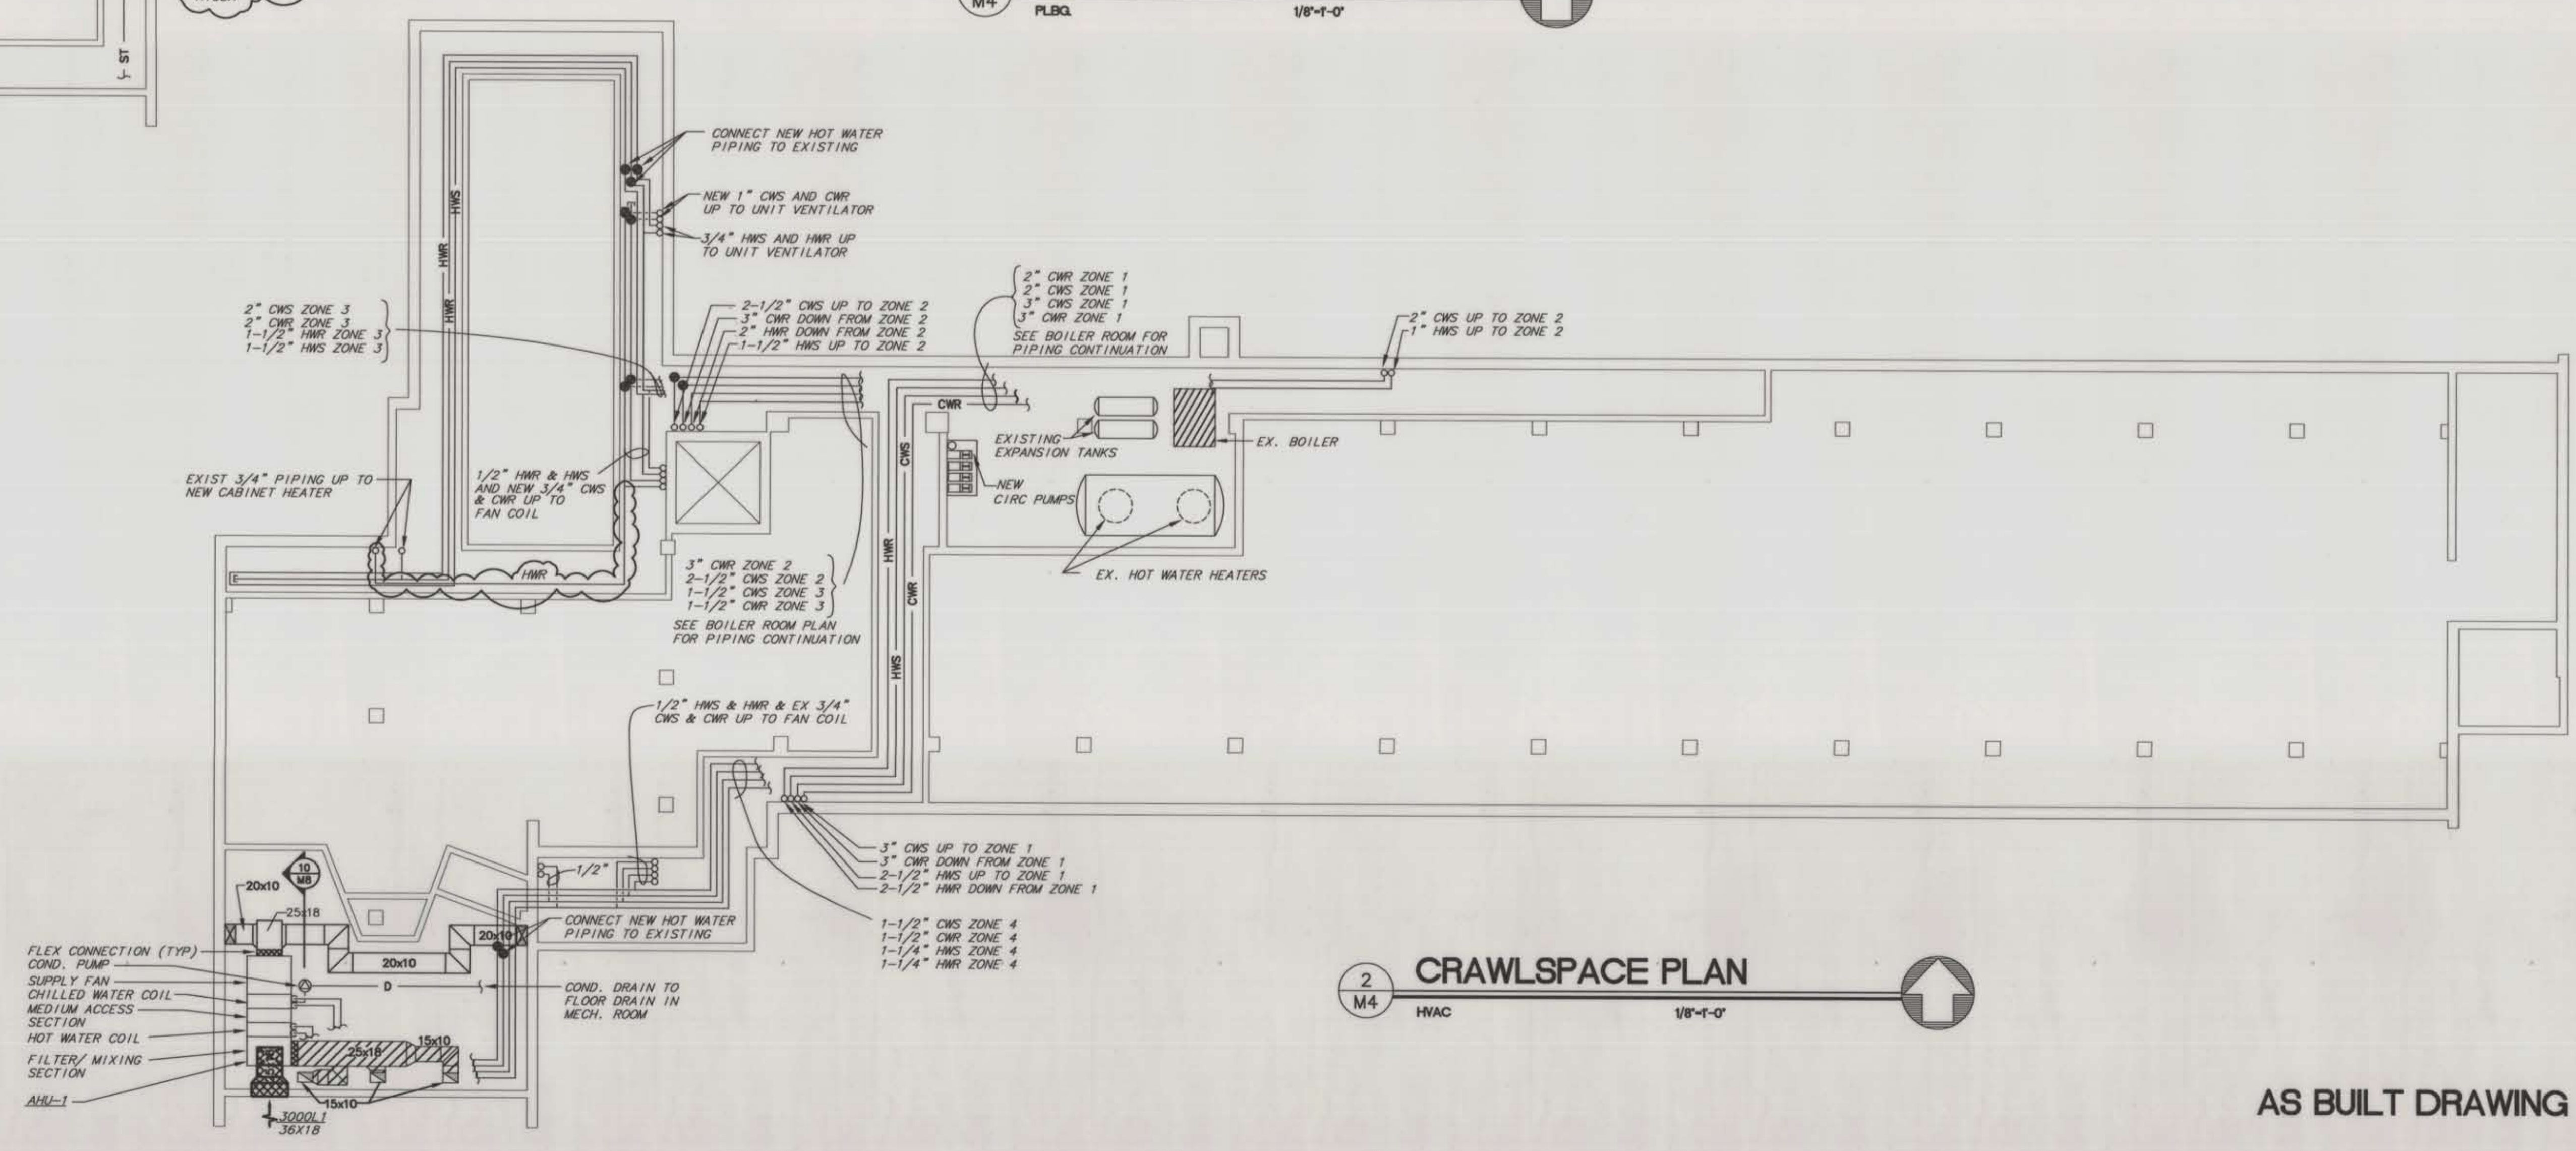

JOB NO.	9504
DRAWN BY	BMB/DJ
CHECKED	WML/DJ
DATE	12-1-95
REVISED	12-10-96

9504M4

M4

1 CRAWLSPACE PLAN
M4 FLBQ 1/8"-1'-0"

2 CRAWLSPACE PLAN
M4 HVAC 1/8"-1'-0"

AS BUILT DRAWING