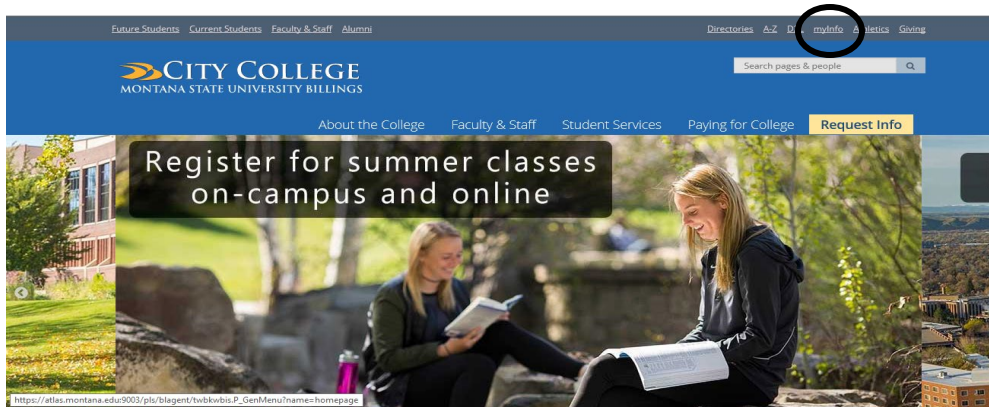

Finding Your Student ID

City College homepage: <http://www.msubillings.edu/citycollege/>

1. Click on **myInfo** at the top of the page in the gray bar.

2. Click **Log in to myInfo (NetID)**

Username: NetID