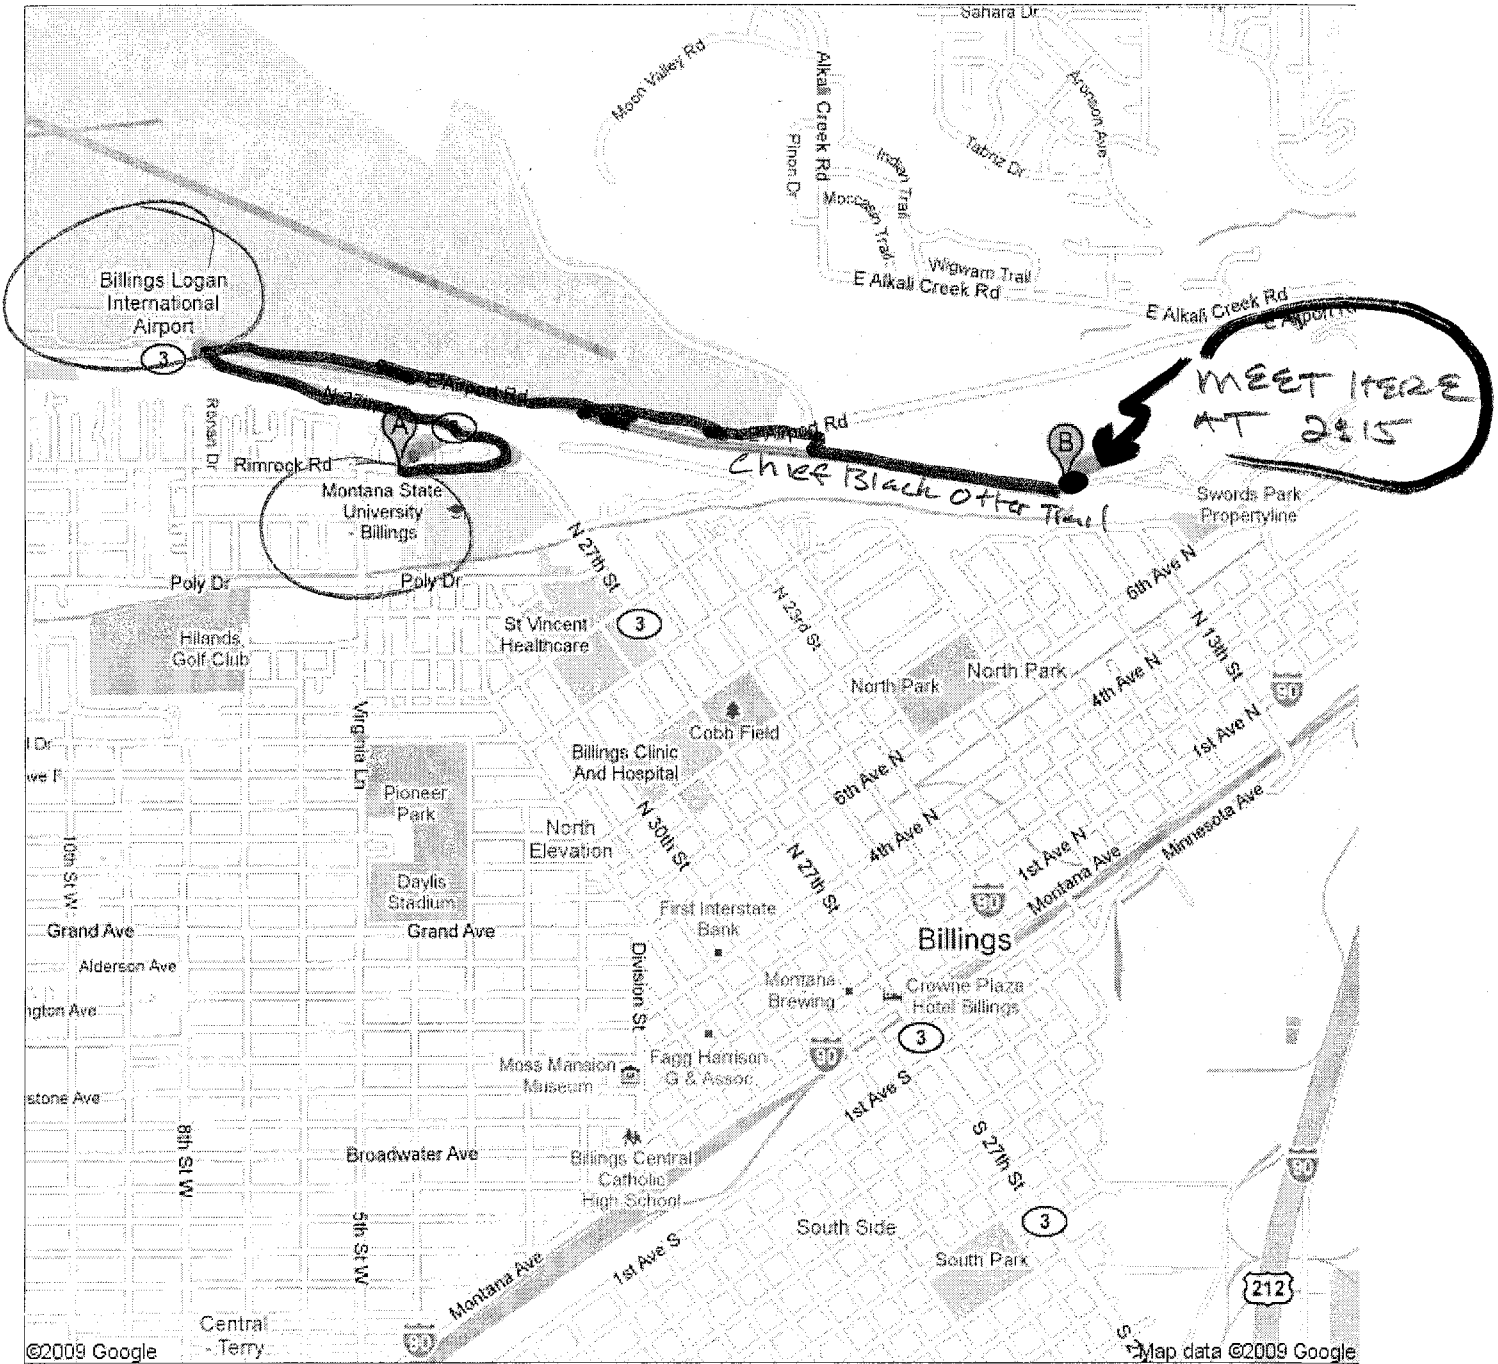

Google maps

Directions to Black Otter Trail/Chief Black Otter Trail  
2.9 mi - about 7 mins

# Field Trip Map

Save trees. Go green!

Download Google Maps on your phone at [google.com/gmm](http://google.com/gmm)

FIELD TRIP THIS TUESDAY  
 @ 2:15 - 3:15. A SIGN UP  
 SHEET WILL BE THERE.  
 THIS IS WORTH 2 HOMEWORKS