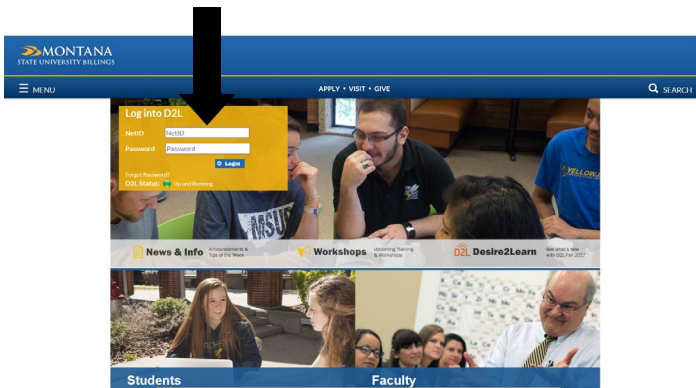

3. Enter your NetID and the password you created to go along with your NetID.

If you haven't set up your NETID password or you need to reset your password, click "**Forgot Password**".