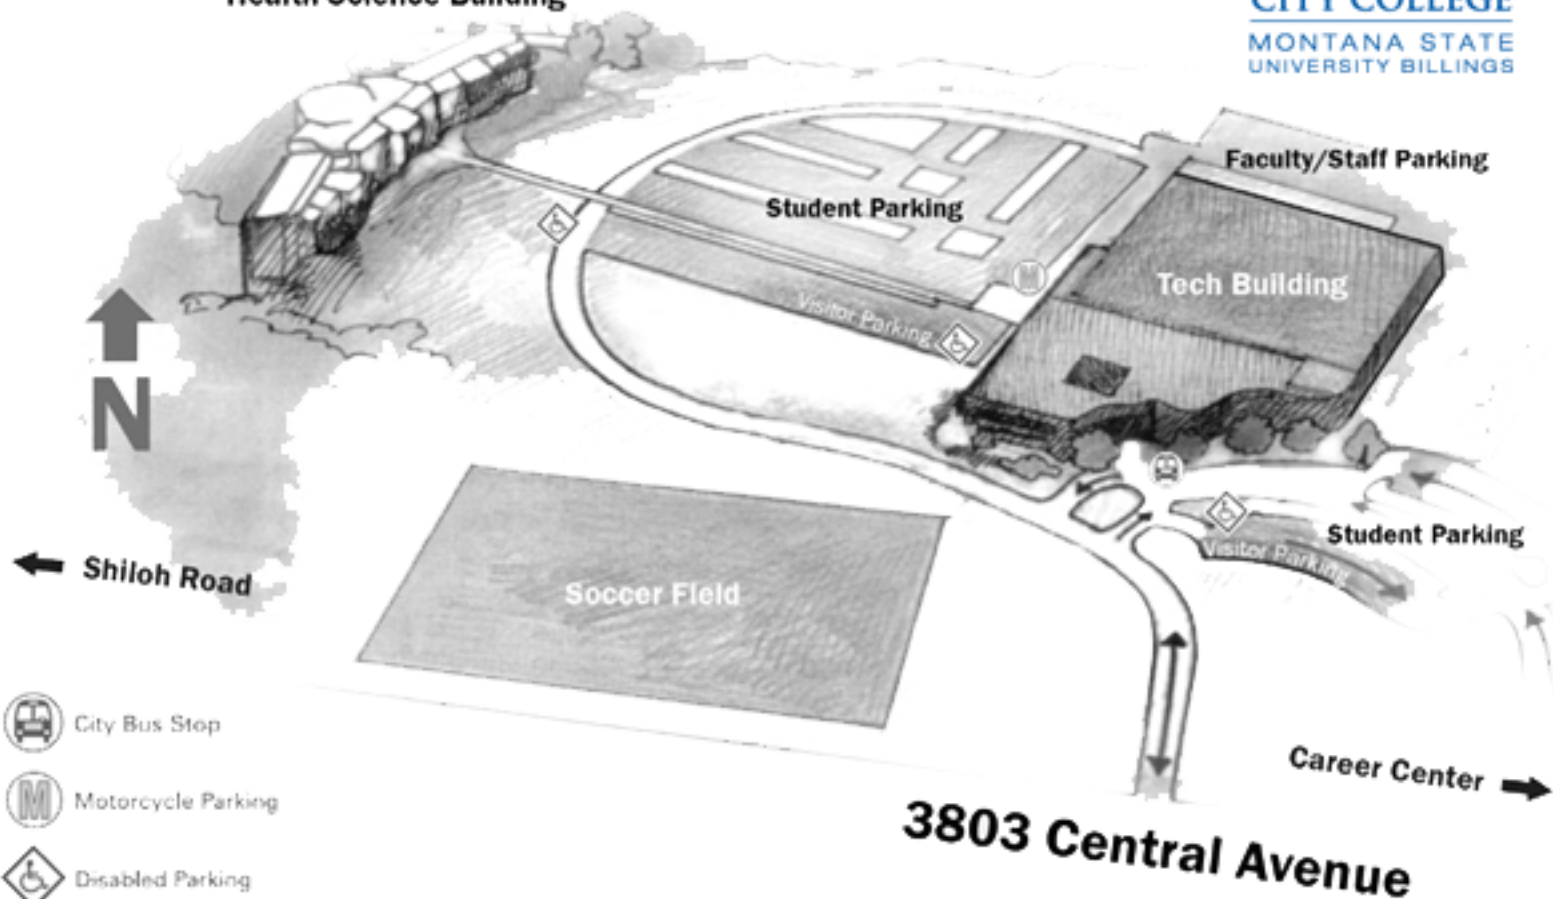

CITY COLLEGE
MONTANA STATE
UNIVERSITY BILLINGS

Health Science Building

Shiloh Road

Student Parking

Faculty/Staff Parking

Tech Building

Soccer Field

Student Parking

Career Center

3803 Central Avenue

City Bus Stop

Motorcycle Parking

Disabled Parking