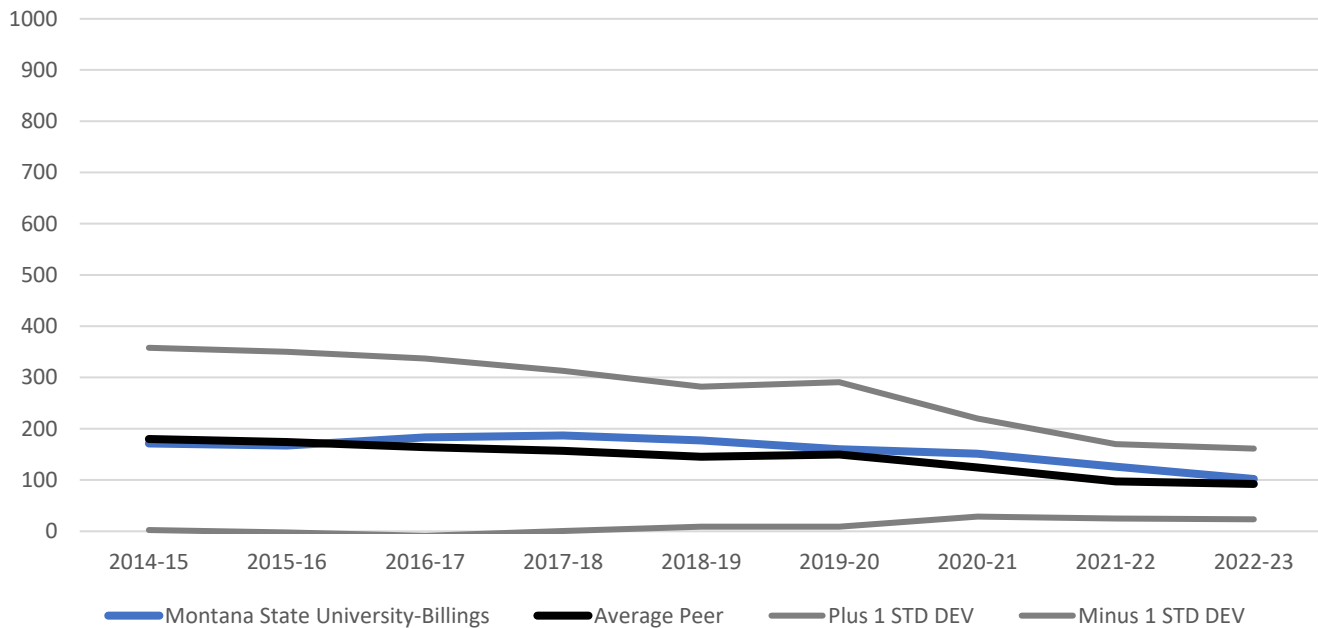

MSUB Peer and Aspirant Comparison Data

Number receiving Post-9/11 GI Bill Benefits - all students by IPEDS Reporting Year

MSUB Compared to Aspirants

MSUB Compared to Peers

MSUB Peer and Aspirant Comparison Data

Number receiving Post-9/11 GI Bill Benefits - all students by IPEDS Reporting Year

Aspirant Institutions	2014-15	2015-16	2016-17	2017-18	2018-19	2019-20	2020-21	2021-22	2022-23
Nicholls State University	107	111	123	106	110	101	83	67	48
Bemidji State University	64	64	76	69	76	70	76	61	67
Missouri Southern State University	145	165	176	163	135	111	108	81	67
Northeastern State University	170	156	145	132	124	125	134	103	100
<i>Western Oregon University</i>	110	111	99	108	104	102	94	83	83
<i>University of Washington-Tacoma Campus</i>	458	395	406	437	451	427	403	296	326